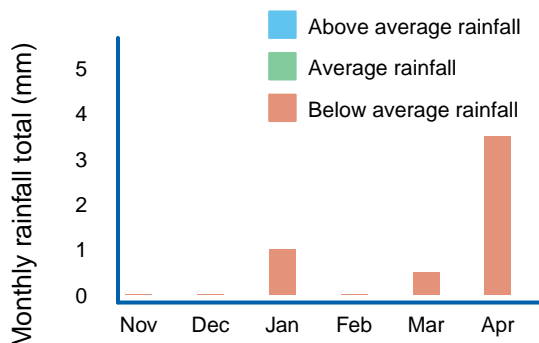

Climate Services

REPORT FOR AGRICULTURE, LAMAP AWS

16 April 2024

RAINFALL FOR MONTH

14

days without rain

4mm

maximum daily rainfall

4mm

total monthly rainfall

1%

of average monthly rainfall

SOIL MOISTURE IN ROOT ZONE FOR MONTH

Available soil moisture (mm)